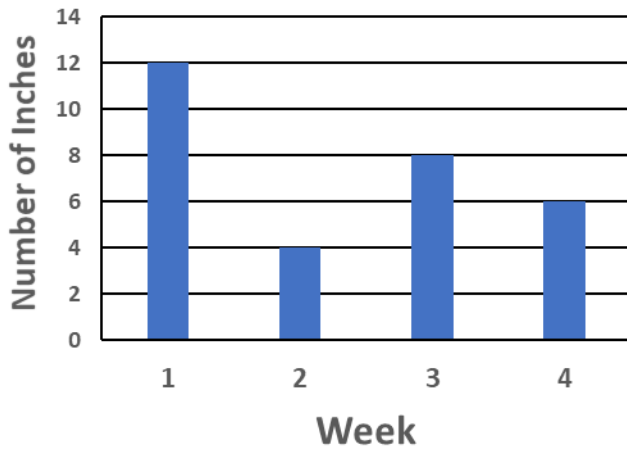

Corn Growth

A

Corn Growth

B

Corn Growth

C

Corn Growth

D

Corn Growth

E

Corn Growth

F

# Corn Growth

1

Week	Number of Inches
1	
2	
3	
4	

Key:  = 4 inches