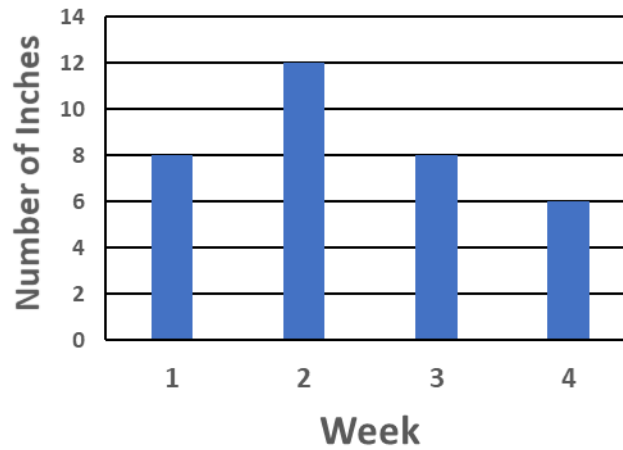

Corn Growth

A

Corn Growth

B

Corn Growth

C

Corn Growth

D

Corn Growth

E

Corn Growth

F

# Corn Growth

1

Week	Number of Inches
1	
2	
3	
4	

Key:  = 4 inches

# Corn Growth

6

Week	Number of Inches
1	
2	
3	
4	

Key:  = 4 inches