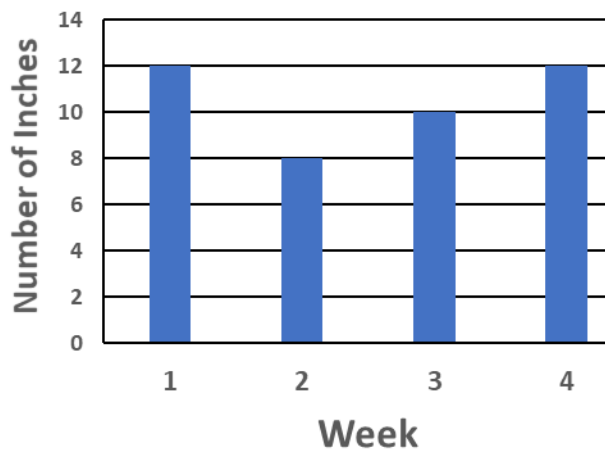

Corn Growth

A

Corn Growth

B

Corn Growth

C

Corn Growth

D

Corn Growth

E

Corn Growth

F

# Corn Growth

1

Week	Number of Inches
1	
2	
3	
4	

Key:  = 4 inches