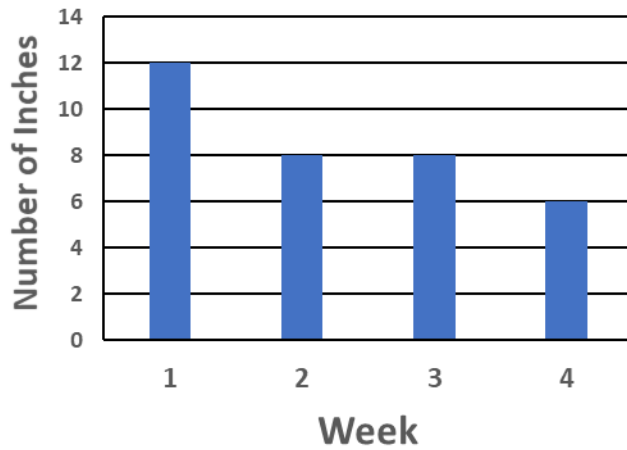

Corn Growth

A

Corn Growth

B

Corn Growth

C

Corn Growth

D

Corn Growth

E

Corn Growth

F

# Corn Growth

1

Week	Number of Inches
1	
2	
3	
4	

Key:  = 4 inches