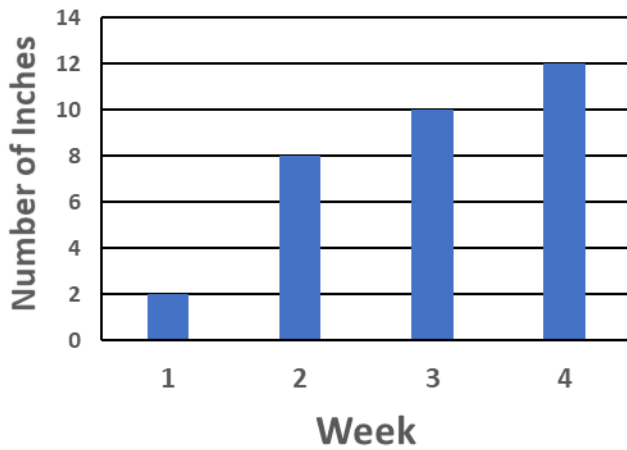

Corn Growth

A

Corn Growth

B

Corn Growth

C

Corn Growth

D

Corn Growth

E

Corn Growth

F

# Corn Growth

1

Week	Number of Inches
1	
2	
3	
4	

Key:  = 4 inches