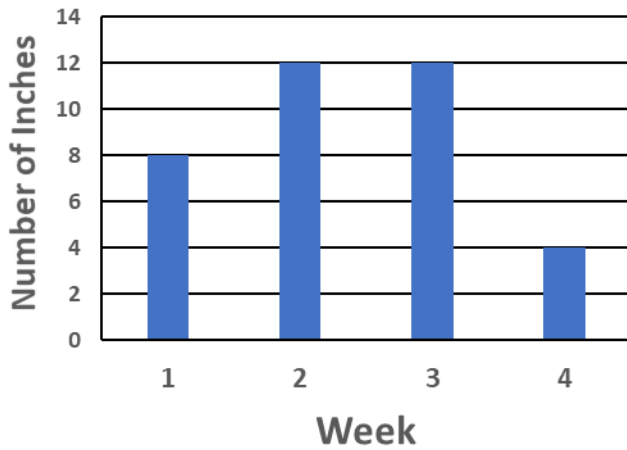

Corn Growth

A

Corn Growth

B

Corn Growth

C

Corn Growth

D

Corn Growth

E

Corn Growth

F

# Corn Growth

1

Week	Number of Inches
1	
2	
3	
4	

Key:  = 4 inches

# Corn Growth

6

Week	Number of Inches
1	
2	
3	
4	

Key:  = 4 inches