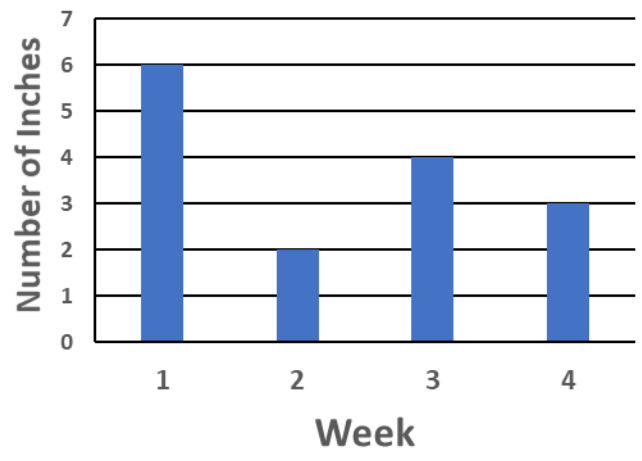

Corn Growth

A

Corn Growth

B

Corn Growth

C

Corn Growth

D

Corn Growth

E

Corn Growth

F

Corn Growth

1

Week	Number of Inches
1	
2	
3	
4	

Key:  = 2 inches

Corn Growth

2

Week	Number of Inches
1	
2	
3	
4	

Key:  = 2 inches

Corn Growth

3

Week	Number of Inches
1	
2	
3	
4	

Key:  = 2 inches