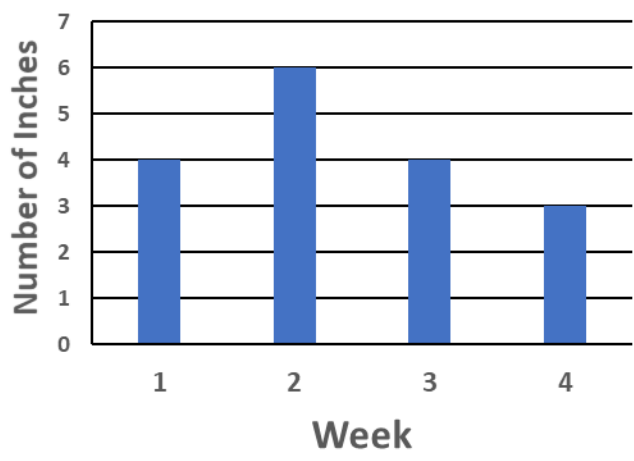

Corn Growth

A

Corn Growth

B

Corn Growth

C

Corn Growth

D

Corn Growth

E

Corn Growth

F

Corn Growth

1

Week	Number of Inches
1	
2	
3	
4	

Key:  = 2 inches

Corn Growth

2

Week	Number of Inches
1	
2	
3	
4	

Key:  = 2 inches

Corn Growth

3

Week	Number of Inches
1	
2	
3	
4	

Key:  = 2 inches

Corn Growth

4

Week	Number of Inches
1	
2	
3	
4	

Key:  = 2 inches

Corn Growth

5

Week	Number of Inches
1	
2	
3	
4	

Key:  = 2 inches