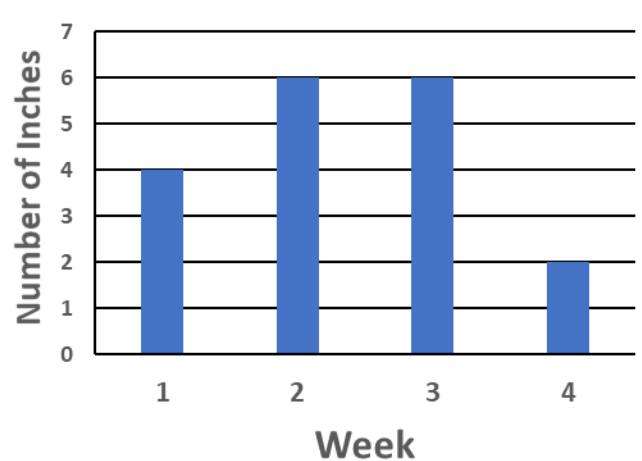

Corn Growth

A

Corn Growth

B

Corn Growth

C

Corn Growth

D

Corn Growth

E

Corn Growth

F

Corn Growth

1

Week	Number of Inches
1	
2	
3	
4	

Key:  = 2 inches

Corn Growth

2

Week	Number of Inches
1	
2	
3	
4	

Key:  = 2 inches

Corn Growth

3

Week	Number of Inches
1	
2	
3	
4	

Key:  = 2 inches

Corn Growth

4

Week	Number of Inches
1	
2	
3	
4	

Key:  = 2 inches

Corn Growth

5

Week	Number of Inches
1	
2	
3	
4	

Key:  = 2 inches