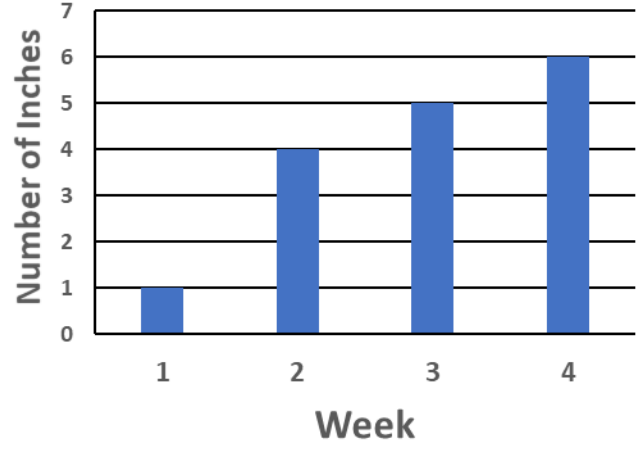

Corn Growth

A

Corn Growth

B

Corn Growth

C

Corn Growth

D

Corn Growth

E

Corn Growth

F

Corn Growth

1

Week	Number of Inches
1	
2	
3	
4	

Key:  = 2 inches

Corn Growth

2

Week	Number of Inches
1	
2	
3	
4	

Key:  = 2 inches

Corn Growth

3

Week	Number of Inches
1	
2	
3	
4	

Key:  = 2 inches

Corn Growth

4

Week	Number of Inches
1	
2	
3	
4	

Key:  = 2 inches

Corn Growth

5

Week	Number of Inches
1	
2	
3	
4	

Key:  = 2 inches