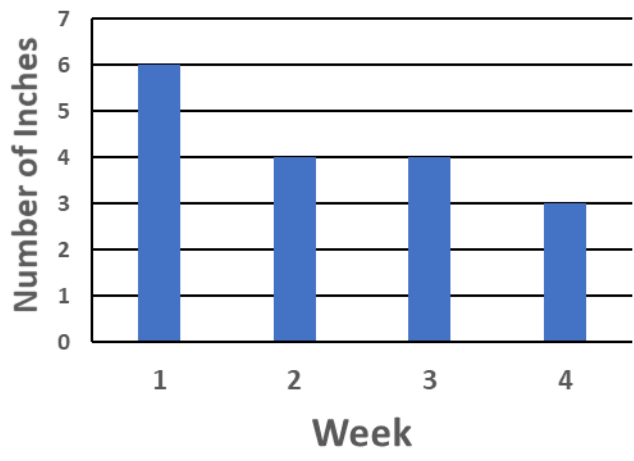

Corn Growth

A

Corn Growth

B

Corn Growth

C

Corn Growth

D

Corn Growth

E

Corn Growth

F

Corn Growth

1

Week	Number of Inches
1	
2	
3	
4	

Key:  = 2 inches

Corn Growth

2

Week	Number of Inches
1	
2	
3	
4	

Key:  = 2 inches

Corn Growth

3

Week	Number of Inches
1	
2	
3	
4	

Key:  = 2 inches