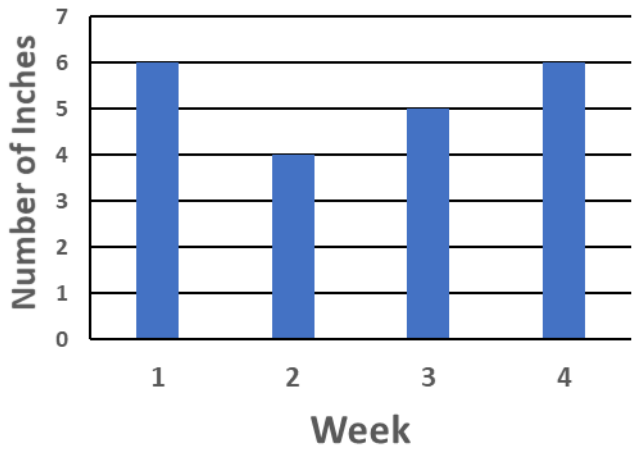

Corn Growth

A

Corn Growth

B

Corn Growth

C

Corn Growth

D

Corn Growth

E

Corn Growth

F

Corn Growth

1

Week	Number of Inches
1	
2	
3	
4	

Key:  = 2 inches

Corn Growth

2

Week	Number of Inches
1	
2	
3	
4	

Key:  = 2 inches

Corn Growth

3

Week	Number of Inches
1	
2	
3	
4	

Key:  = 2 inches